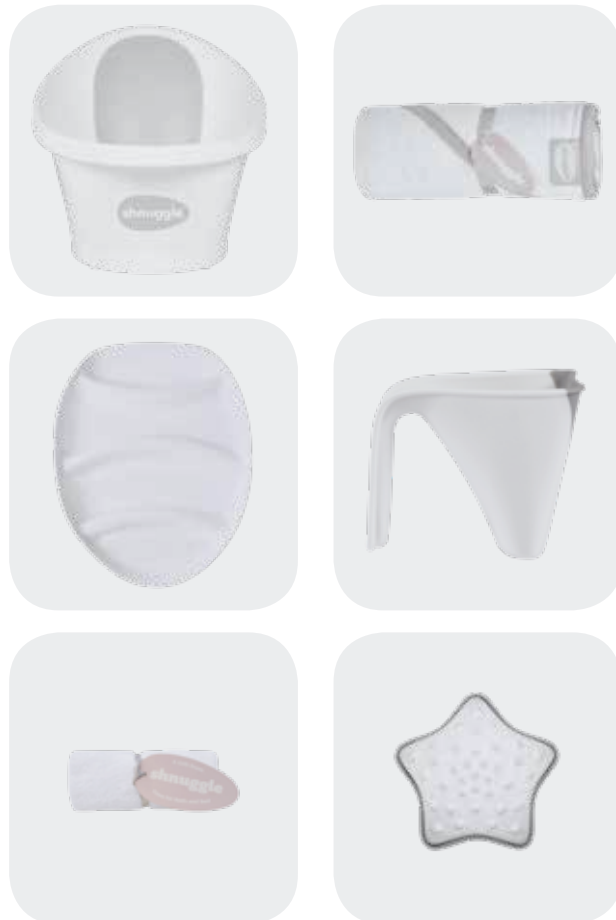

Shnuggle Bathtime Gift Set

The complete award winning bathtime range beautifully packaged to make the perfect baby shower gift or newborn bathtime essentials kit. The Shnuggle Bathtime Gift Set also includes a recyclable top 'n' tail bowl.

Includes:

- Shnuggle Baby Bath
- Recyclable Top 'n' Tail Bowl
- Wishy Bath Toy
- Washy Rinsing Jug
- Baby Hooded Towel
- Wash Cloth

TNT-BNDL2-INSERT