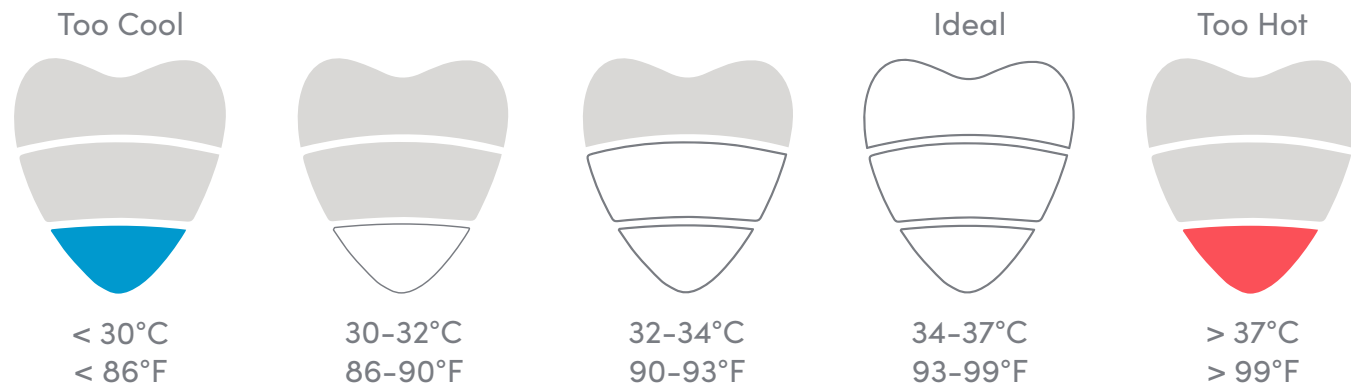

- Soft rim to gently rest on baby's head
- Easy grip handle
- Hooks neatly onto the Shnuggle Bath for storage
- Stands up when not in use

Suitable to  
use from  
0 months +

# Pebbly® Bath Thermometer

Inspired by nature, the beautiful pebble design has a simple, light-up display. Gently shake Pebbly to wake and drop in the water, it always self-rights to easily read the display and quickly check that the water temperature is just right for baby.

SHN-PBLY

- Nudge to wake
- Self rights and floats in water
- Easy to read display
- Fast and accurate reading

## Temperature Guide